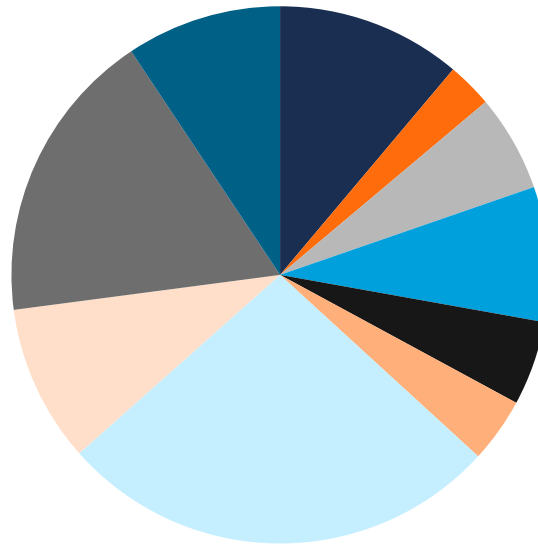

OTTAWA COUNTY, OKLAHOMA

Total Population

31,940

Labor Force

18,018

Population by Age

Highest Level of Education

- Grade School
- Some High School
- High School
- Some College
- Associate Degree
- Bachelor's Degree
- Master's Degree
- Professional Degree
- Doctorate Degree

Population by Occupation

- Business & Finance
- Science & Technology
- Education
- Healthcare
- Dining
- Building Maintenance
- Administrative
- Construction
- Logistics
- Other

Cost of Living*

48

Housing