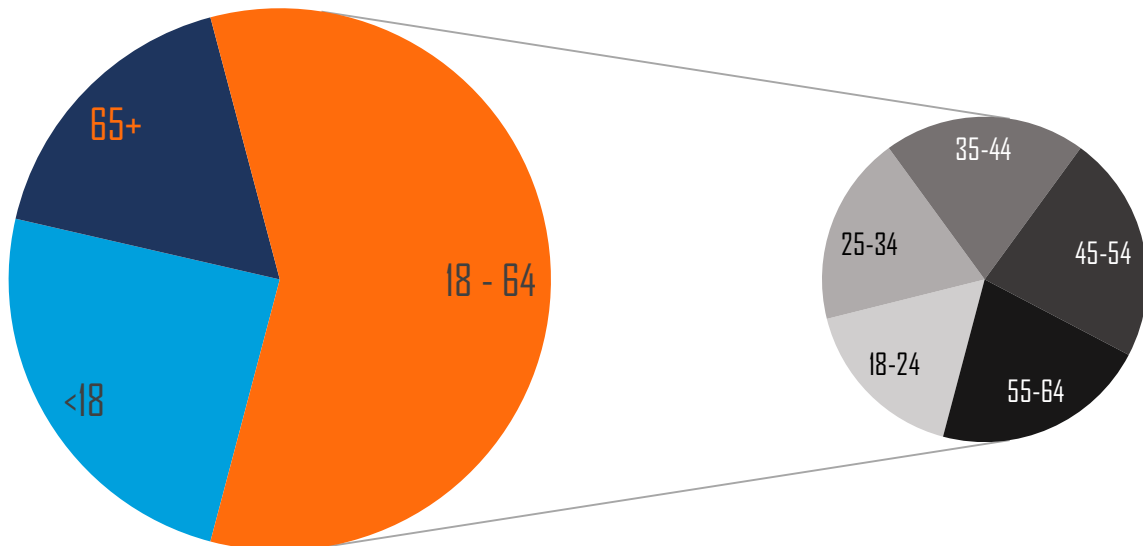

OTTAWA COUNTY, OKLAHOMA

Total Population

31,940

Labor Force

18,018

Population by Age

Highest Level of Education

- Grade School
- Some High School
- High School
- Some College
- Associate Degree
- Bachelor's Degree
- Master's Degree
- Professional Degree
- Doctorate Degree

Population by Occupation

- Business & Finance
- Science & Technology
- Education
- Healthcare
- Dining
- Building Maintenance
- Administrative
- Construction
- Logistics
- Other

Cost of Living*

48

Housing