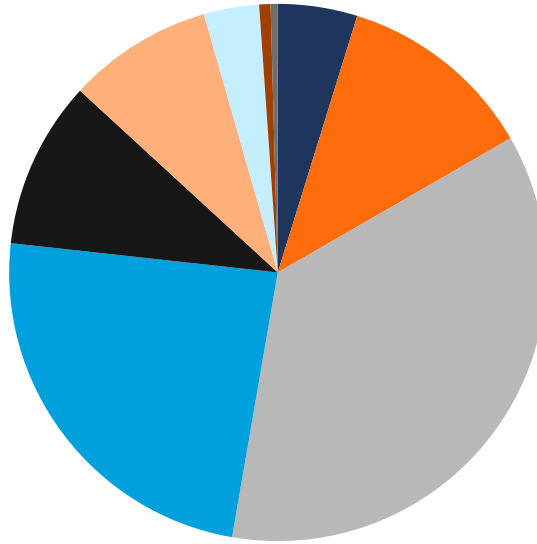

OTTAWA COUNTY, OKLAHOMA

Total Population

31,940

Labor Force

18,018

Population by Age

Highest Level of Education

- Grade School
- Some High School
- High School
- Some College
- Associate Degree
- Bachelor's Degree
- Master's Degree
- Professional Degree
- Doctorate Degree