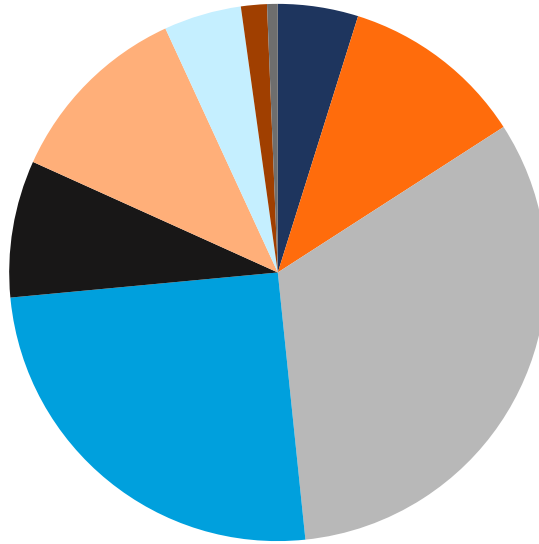

**NEWTON COUNTY,  
MISSOURI**

Total Population

**58,314**

Labor Force

**27,511**

Population by Age

## Highest Level of Education

- Grade School
- Some High School
- High School
- Some College
- Associate Degree
- Bachelor's Degree
- Master's Degree
- Professional Degree
- Doctorate Degree