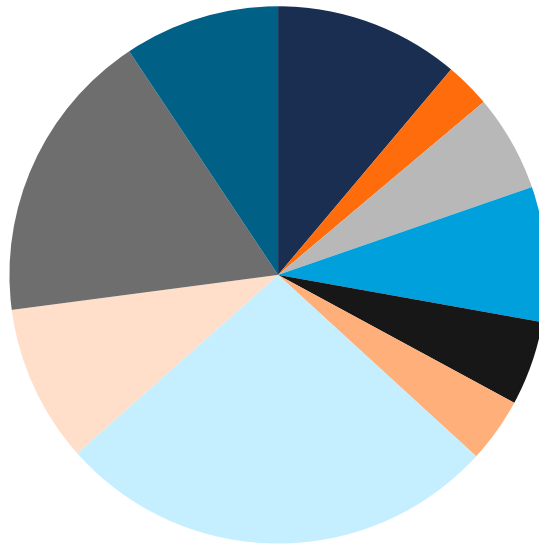

Highest Level of Education

- Grade School
- Some High School
- High School
- Some College
- Associate Degree
- Bachelor's Degree
- Master's Degree
- Professional Degree
- Doctorate Degree

Population by Occupation

- Business & Finance
- Science & Technology
- Education
- Healthcare
- Dining
- Building Maintenance
- Administrative
- Construction
- Logistics
- Other

Cost of Living*

*Based on a US average of 100