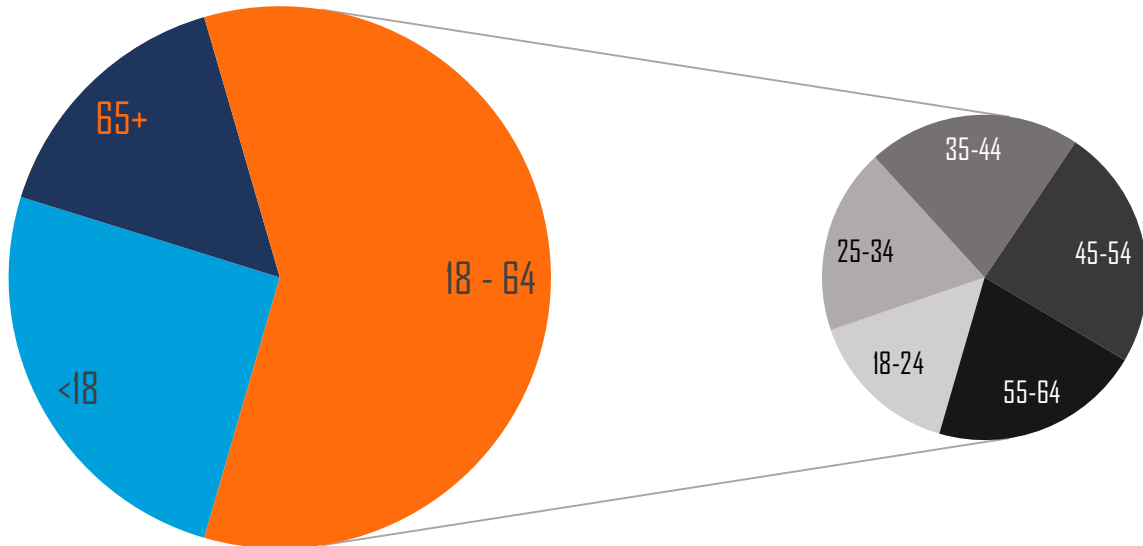

**NEWTON COUNTY,  
MISSOURI**

Total Population

**58,314**

Labor Force

**27,511**

Population by Age

## Highest Level of Education

- Grade School
- Some High School
- High School
- Some College
- Associate Degree
- Bachelor's Degree
- Master's Degree
- Professional Degree
- Doctorate Degree