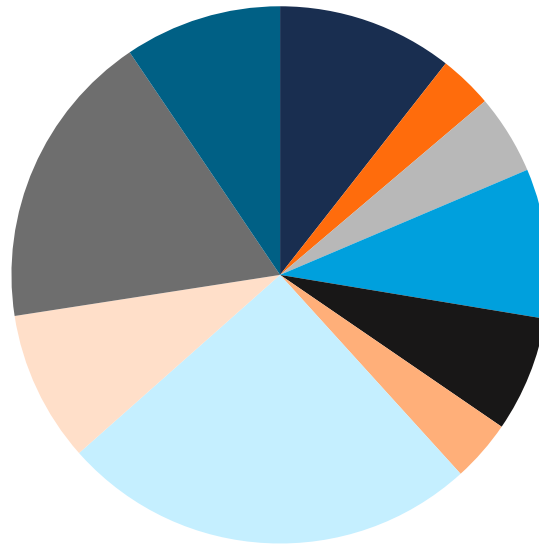

Cost of Living*

60

Housing

120

Utilities

95

Transportation

83

Overall

*Based on a US average of 100