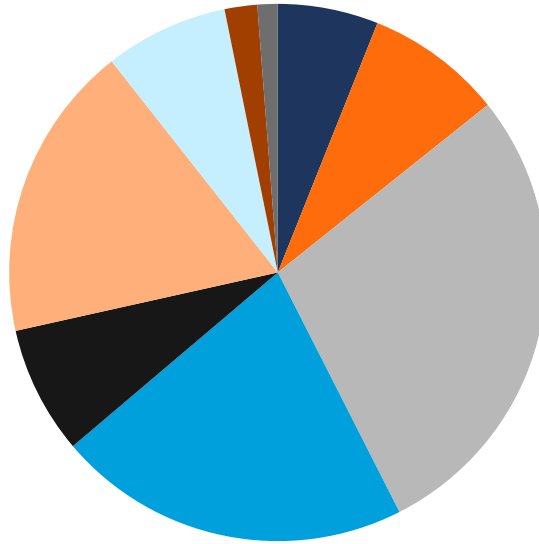

# JASPER COUNTY, MISSOURI

Total Population

**116,493**

Labor Force

**57,038**

Population by Age

## Highest Level of Education

- Grade School
- Some High School
- High School
- Some College
- Associate Degree
- Bachelor's Degree
- Master's Degree
- Professional Degree
- Doctorate Degree