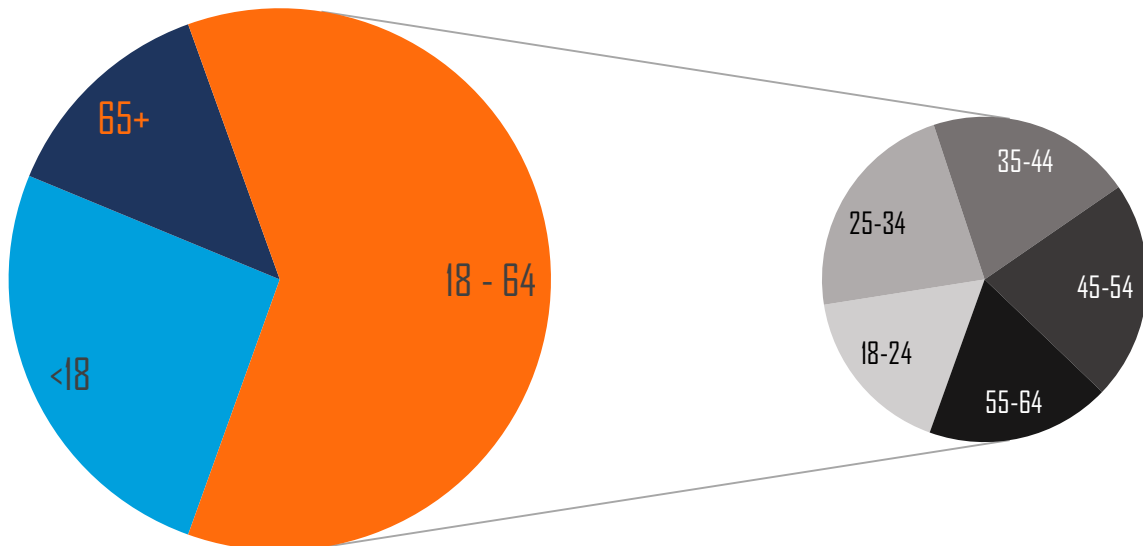

# JASPER COUNTY, MISSOURI

Total Population

**116,493**

Labor Force

**57,038**

Population by Age

## Highest Level of Education

- Grade School
- Some High School
- High School
- Some College
- Associate Degree
- Bachelor's Degree
- Master's Degree
- Professional Degree
- Doctorate Degree