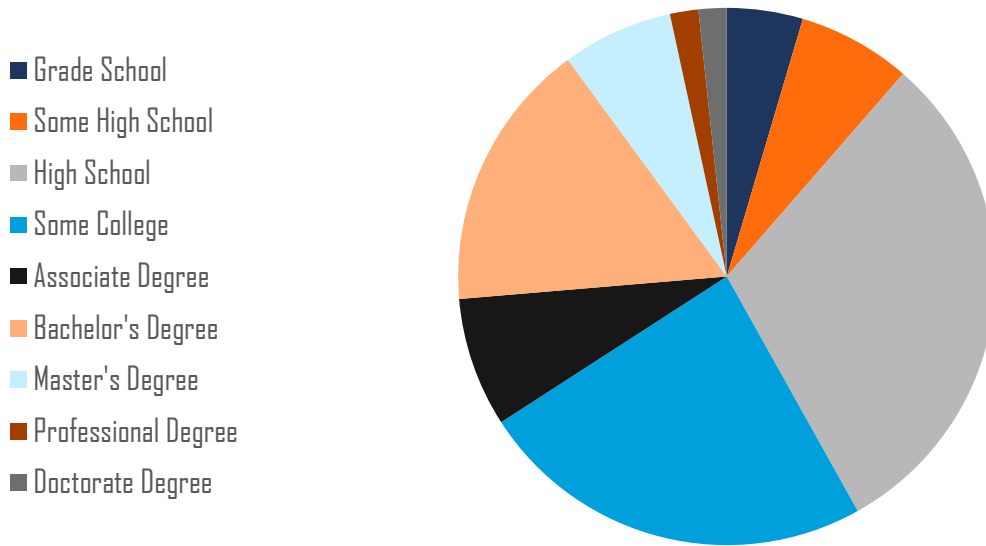

# CRAWFORD COUNTY, KANSAS

Total Population

**39,133**

Labor Force

**20,892**

Population by Age

## Highest Level of Education