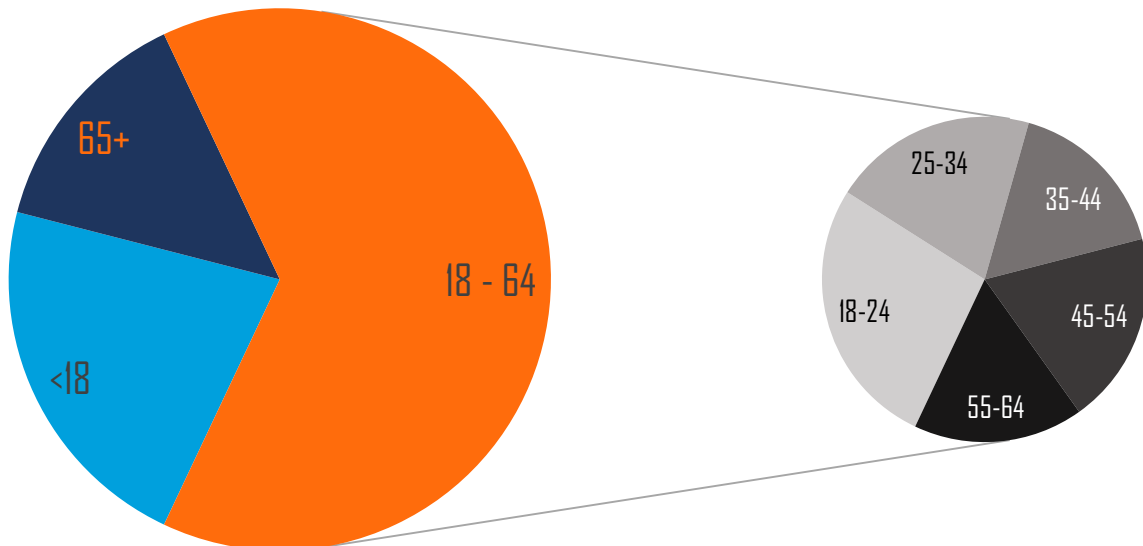

# CRAWFORD COUNTY, KANSAS

Total Population

**39,133**

Labor Force

**20,892**

Population by Age

## Highest Level of Education

## Population by Occupation