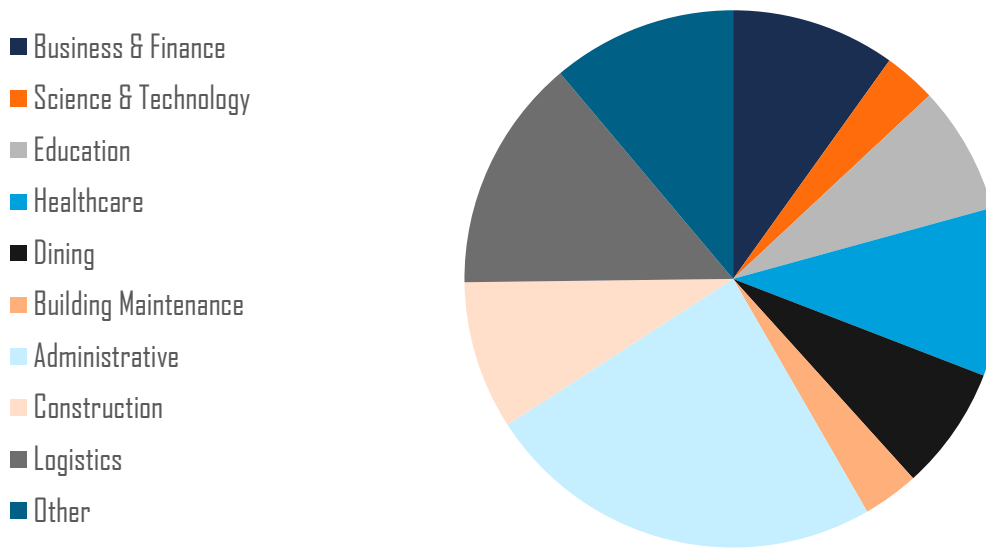

Population by Occupation

Cost of Living*

49

Housing

86

Utilities

95

Transportation

80

Overall

*Based on a US average of 100