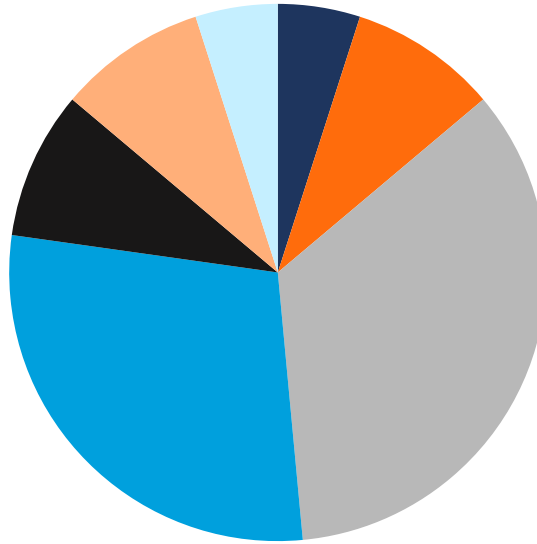

CHEROKEE COUNTY, KANSAS

Total Population

21,521

Labor Force

11,129

Population by Age

Highest Level of Education

- Grade School
- Some High School
- High School
- Some College
- Associate Degree
- Bachelor's Degree
- Master's Degree
- Professional Degree
- Doctorate Degree