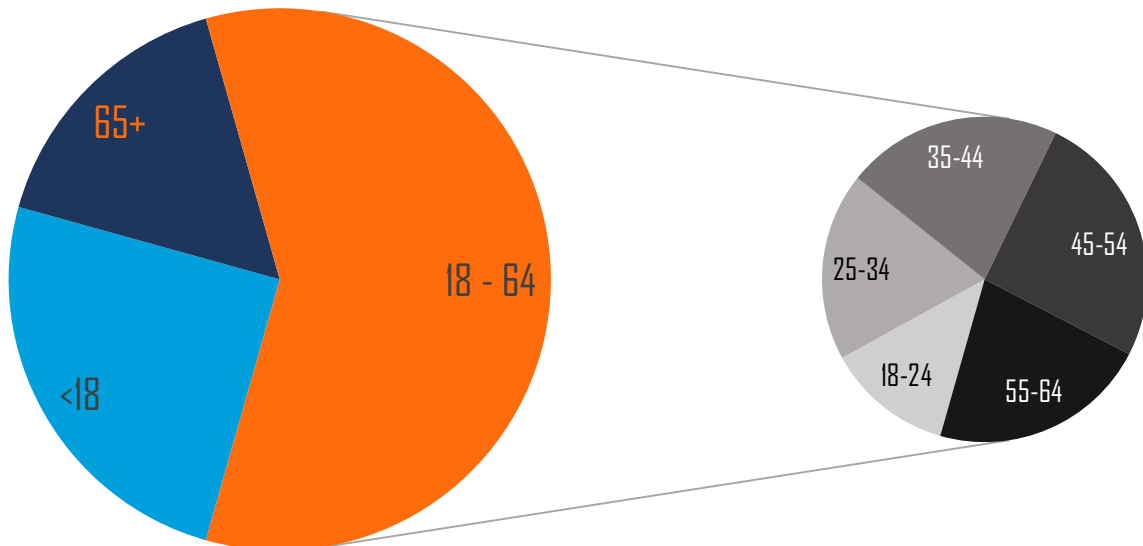

CHEROKEE COUNTY, KANSAS

Total Population

21,521

Labor Force

11,129

Population by Age

Highest Level of Education

- Grade School
- Some High School
- High School
- Some College
- Associate Degree
- Bachelor's Degree
- Master's Degree
- Professional Degree
- Doctorate Degree

Population by Occupation

- Business & Finance
- Science & Technology
- Education
- Healthcare
- Dining
- Building Maintenance
- Administrative
- Construction
- Logistics
- Other

Cost of Living*

42

Housing