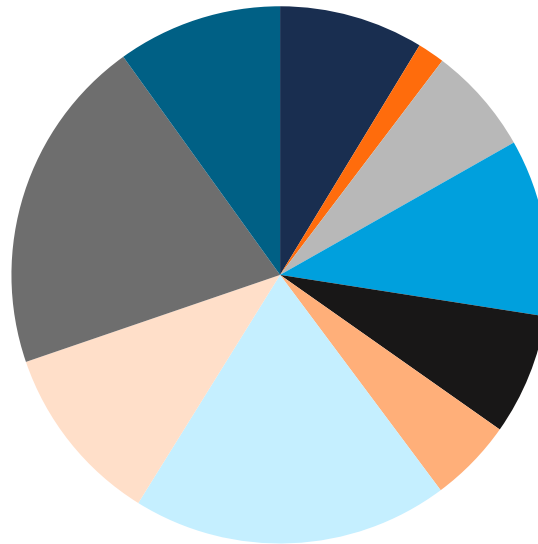

Cost of Living*

42

Housing

90

Utilities

93

Transportation

78

Overall

*Based on a US average of 100