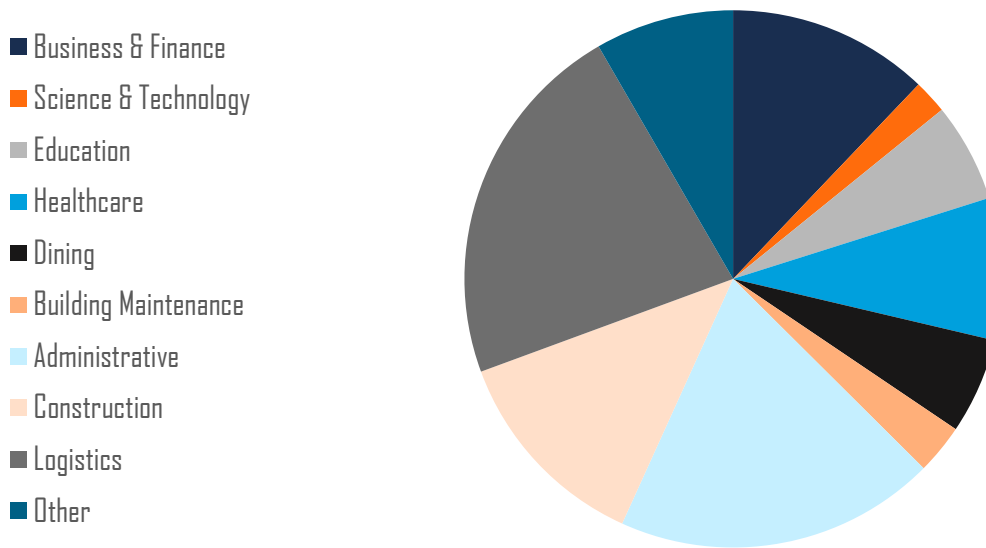

Population by Occupation

Cost of Living*

50

Housing

101

Utilities

96

Transportation

82

Overall

*Based on a US average of 100