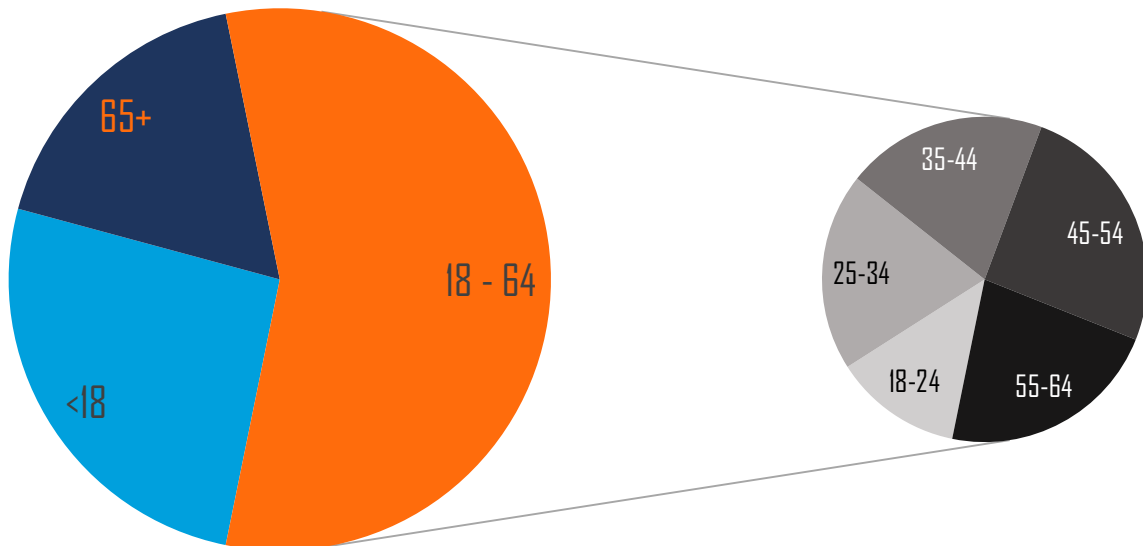

JOPLIN REGION
The Heart of Work

BARTON COUNTY, MISSOURI

Total Population

12,428

Labor Force

5,051

Population by Age

Highest Level of Education

Population by Occupation

Cost of Living*

50

Housing

101

Utilities

96

Transportation

82

Overall

*Based on a US average of 100