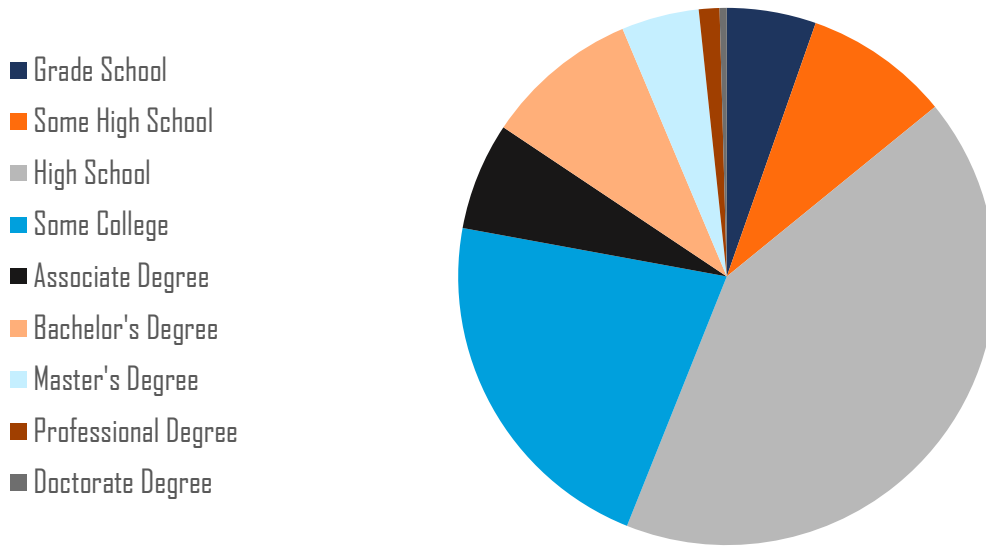

JOPLIN REGION
The Heart of Work

BARTON COUNTY, MISSOURI

Total Population

12,428

Labor Force

5,051

Population by Age

Highest Level of Education